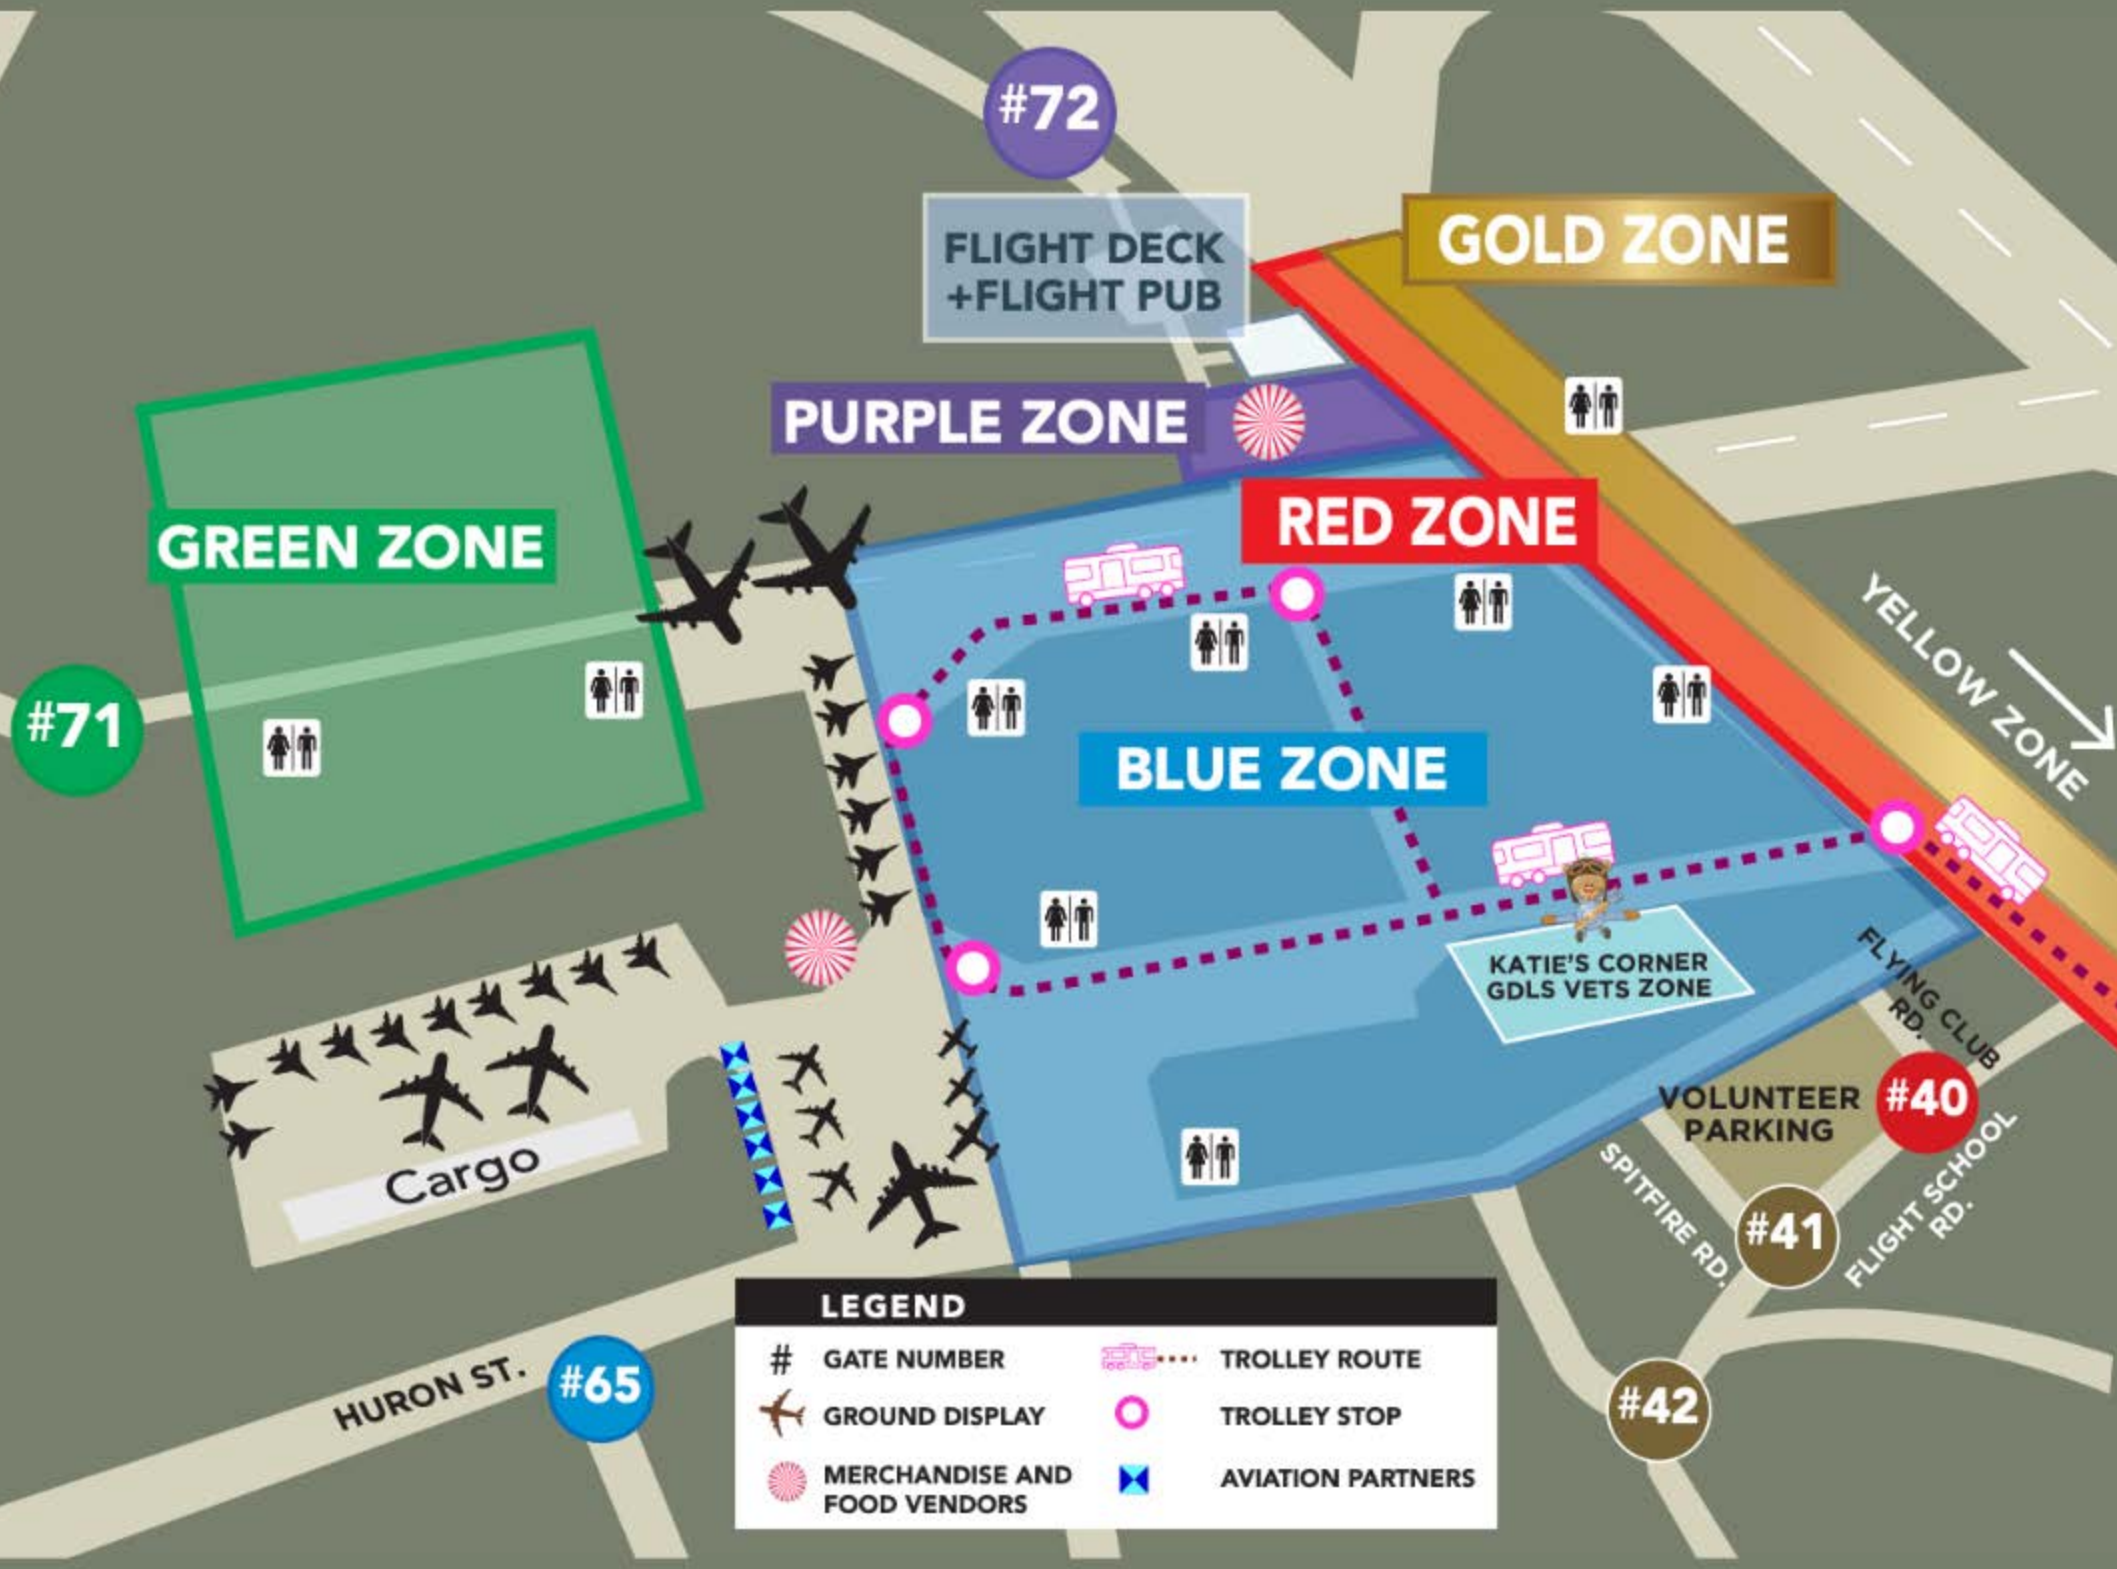

**LEGEND**

- # GATE NUMBER      ✈️ GROUND DISPLAY
- Access point GATE COLOR/ZONE      → DIRECTION
- ⊕ EMS STATION

#72

FLIGHT DECK  
+FLIGHT PUB

GOLD ZONE

PURPLE ZONE

GREEN ZONE

RED ZONE

#71

BLUE ZONE

YELLOW ZONE

KATIE'S CORNER  
GDLS VETS ZONE

VOLUNTEER  
PARKING

#40

#41

#42

HURON ST.

#65

FLYING CLUB  
RD.

FLIGHT SCHOOL  
RD.

**LEGEND**

- # GATE NUMBER
- ✈️ GROUND DISPLAY
- 🌀 MERCHANDISE AND FOOD VENDORS
- 🚰 TROLLEY ROUTE
- 🟡 TROLLEY STOP
- 🚚 AVIATION PARTNERS

**GOLD ZONE**

**RED ZONE**

Tickets Sold  
Per Person

**FLIGHT DECK**

**BAR**

**BBO TENT**

**PUBLIC PUB**

Open during  
Show hours

**PARKING**

**PURPLE ZONE**